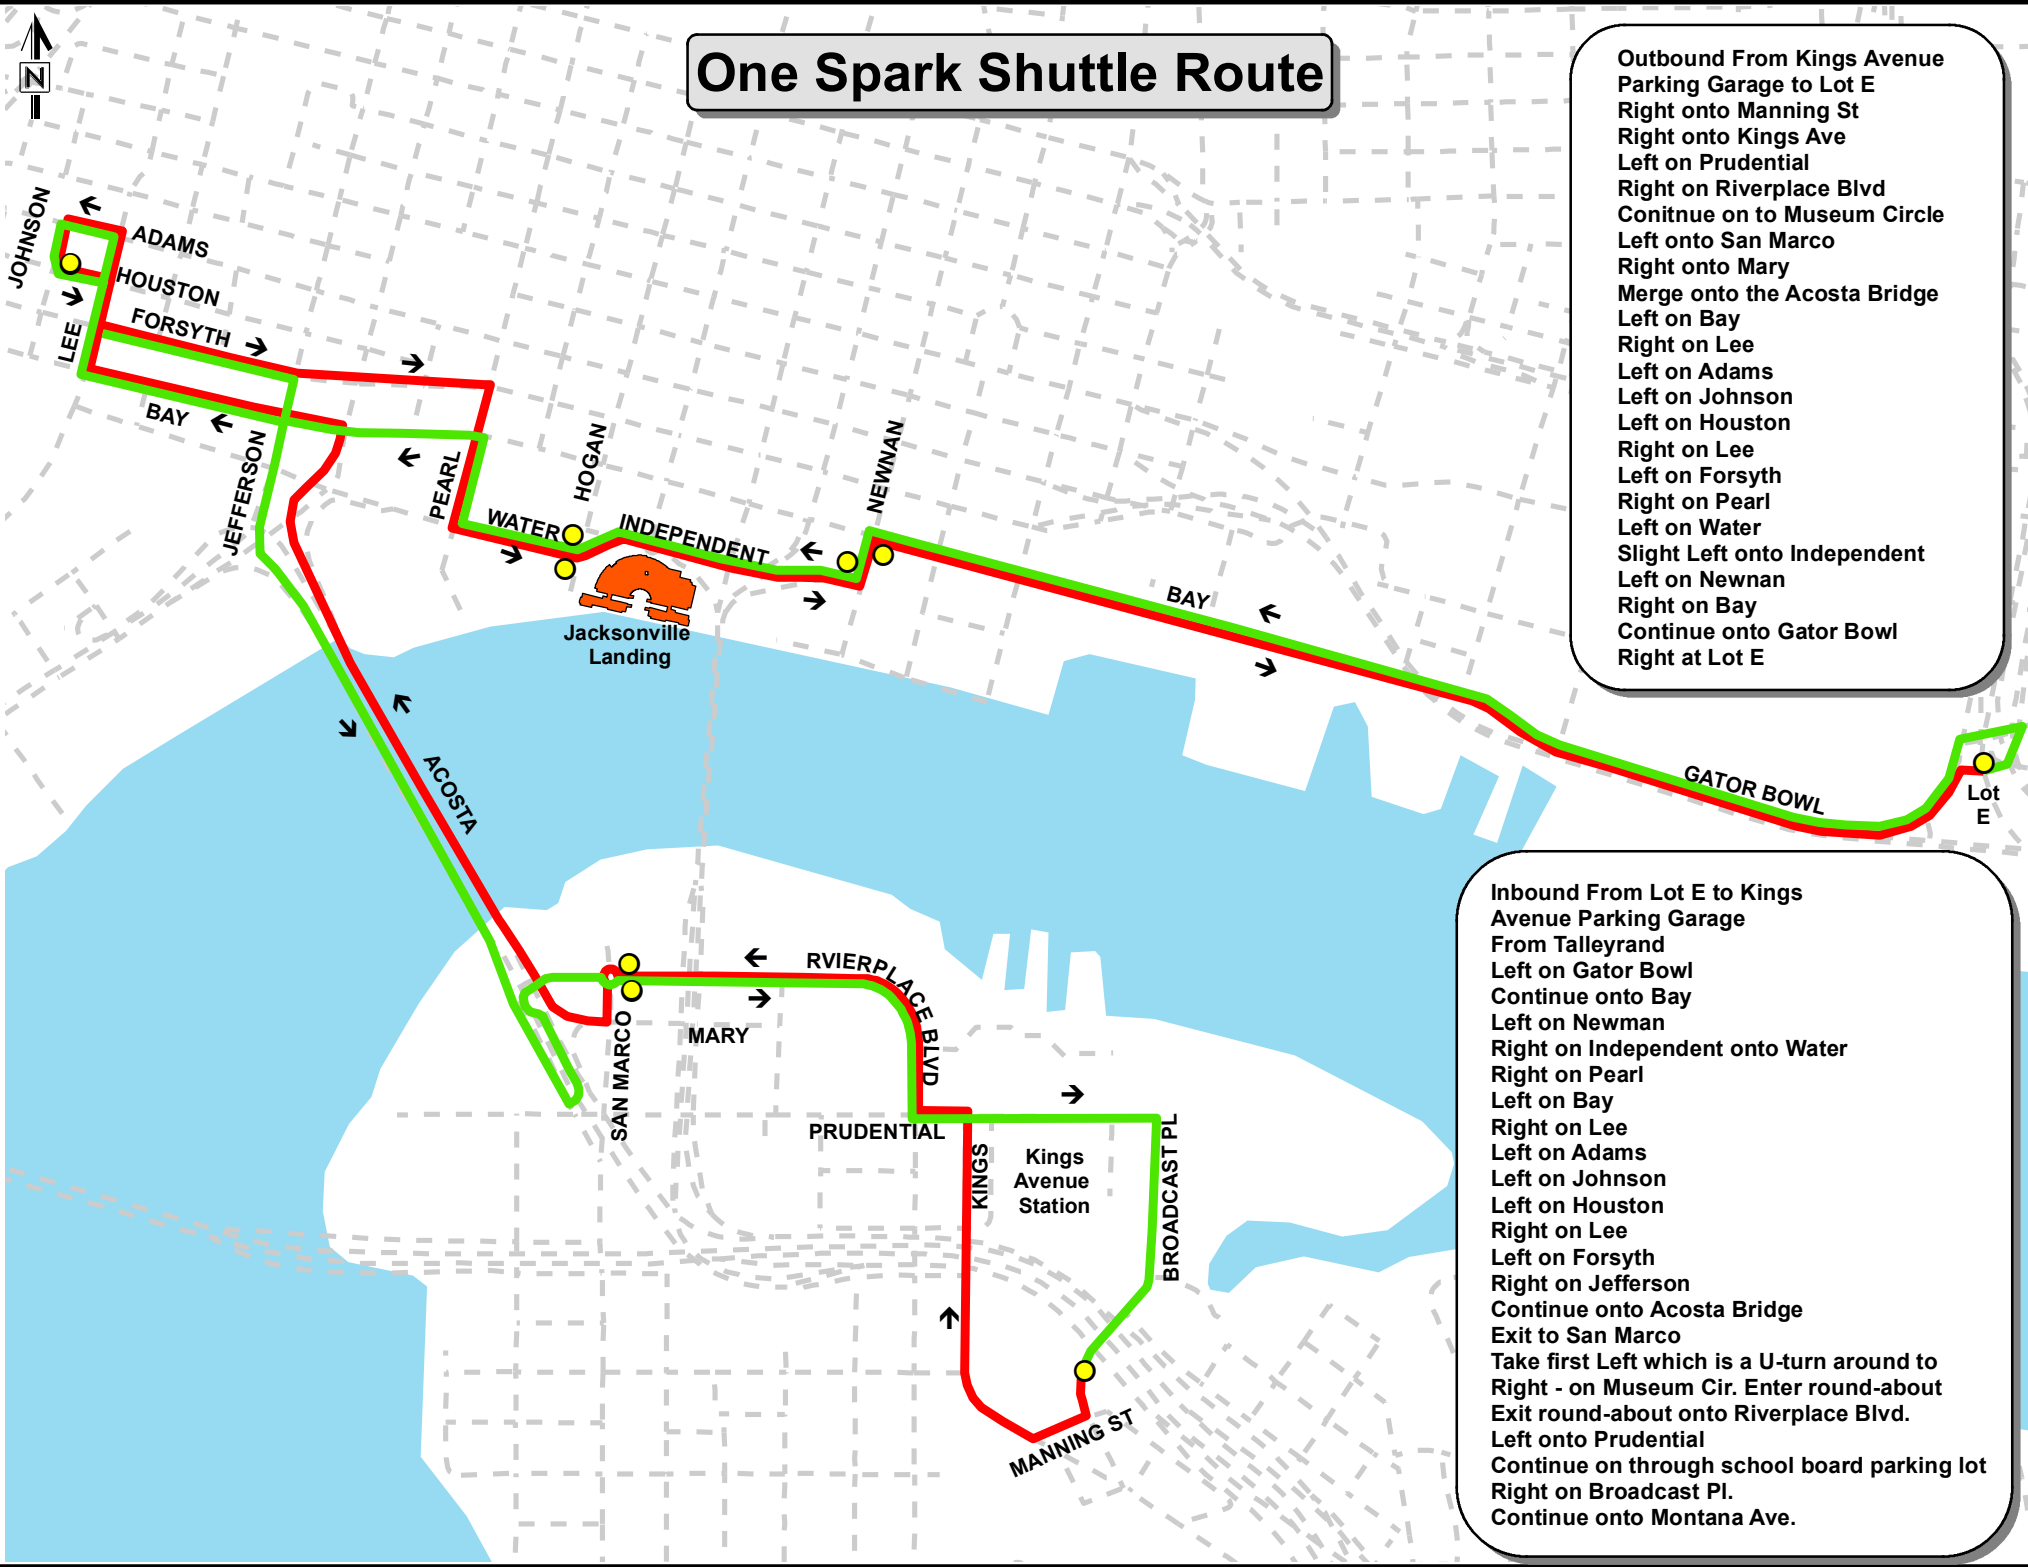

One Spark Shuttle Route

Outbound From Kings Avenue Parking Garage to Lot E
 Right onto Manning St
 Right onto Kings Ave
 Left on Prudential
 Right on Riverplace Blvd
 Conitnue on to Museum Circle
 Left onto San Marco
 Right onto Mary
 Merge onto the Acosta Bridge
 Left on Bay
 Right on Lee
 Left on Adams
 Left on Johnson
 Left on Houston
 Right on Lee
 Left on Forsyth
 Right on Pearl
 Left on Water
 Slight Left onto Independent
 Left on Newnan
 Right on Bay
 Continue onto Gator Bowl
 Right at Lot E

Inbound From Lot E to Kings Avenue Parking Garage
 From Talleyrand
 Left on Gator Bowl
 Continue onto Bay
 Left on Newman
 Right on Independent onto Water
 Right on Pearl
 Left on Bay
 Right on Lee
 Left on Adams
 Left on Johnson
 Left on Houston
 Right on Lee
 Left on Forsyth
 Right on Jefferson
 Continue onto Acosta Bridge
 Exit to San Marco
 Take first Left which is a U-turn around to
 Right - on Museum Cir. Enter round-about
 Exit round-about onto Riverplace Blvd.
 Left onto Prudential
 Continue on through school board parking lot
 Right on Broadcast Pl.
 Continue onto Montana Ave.