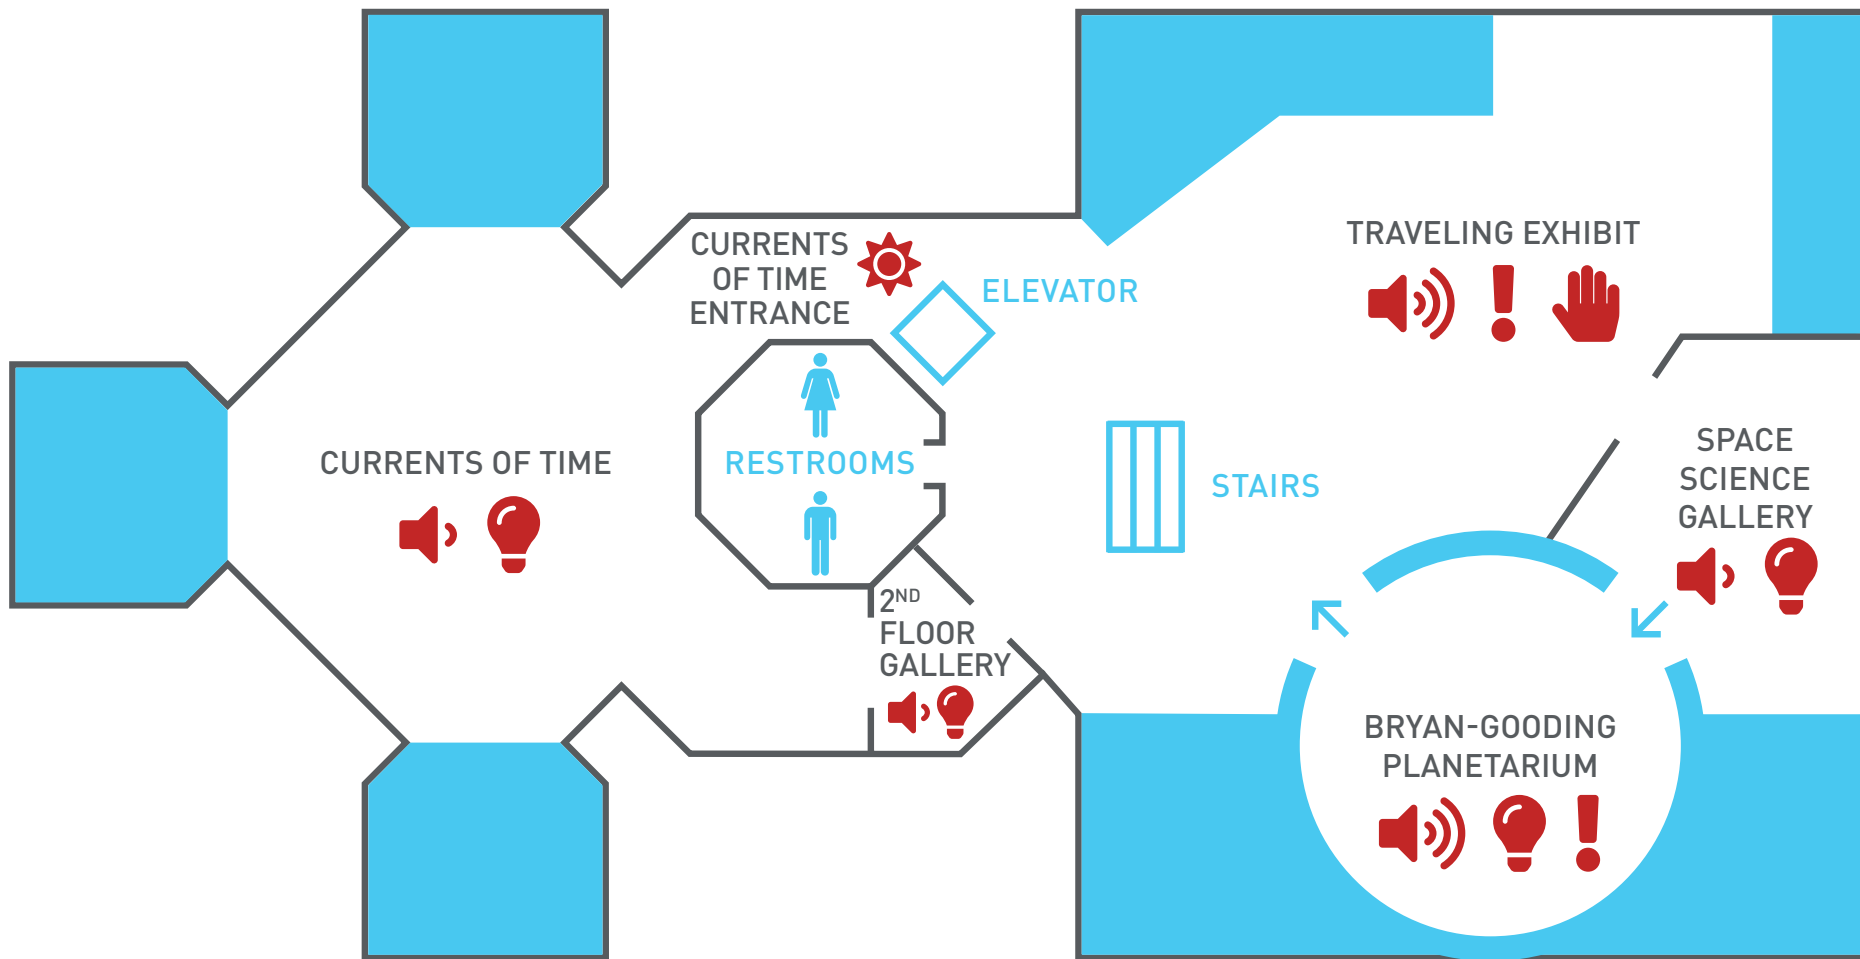

# MOSH FLOOR 01

Is Loud

Natural Light

Surprise Area — changes in light or sound

Is Quiet

Low Light

Hands-on Interactive

CURRENTLY ON DISPLAY IN THE 1<sup>ST</sup> FLOOR GALLERY — [MISSION: JAX GENIUS](#)

# MOSH FLOOR 02

 Is Loud

 Natural Light

 Surprise Area — changes in light or sound

 Is Quiet

 Low Light

 Hands-on Interactive

CURRENTLY ON DISPLAY IN THE 2<sup>ND</sup> FLOOR GALLERY — [SAVING A STORY](#)

CURRENTLY ON DISPLAY IN THE TRAVELING EXHIBIT GALLERY — [BACKYARD ADVENTURES](#)

# MOSH FLOOR 03

 Is Loud

 Natural Light

 Surprise Area — changes in light or sound

 Is Quiet

 Low Light

 Hands-on Interactive

CURRENTLY ON DISPLAY IN THE LOFT GALLERY — [NEIGHBORHOODS](#)