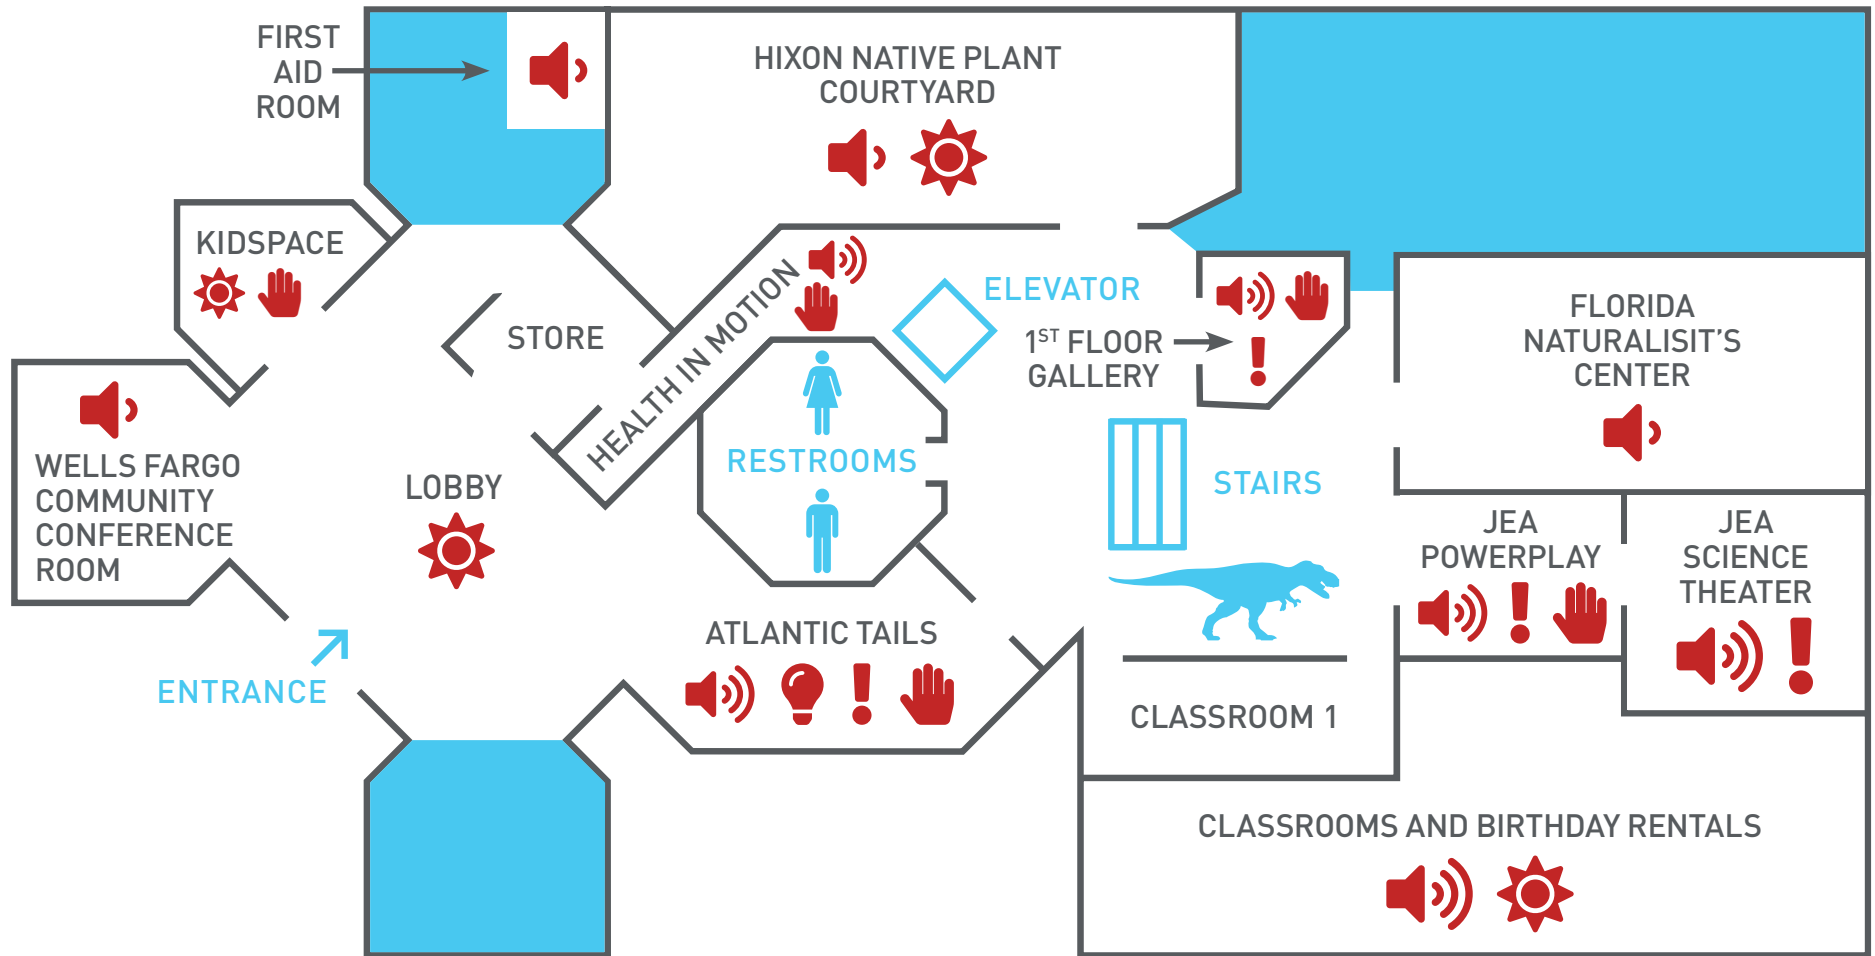

# MOSH FLOOR 01

Is Loud

Natural Light

Surprise Area — changes in light or sound

Is Quiet

Low Light

Hands-on Interactive

CURRENTLY ON DISPLAY IN THE 1<sup>ST</sup> FLOOR GALLERY — [MISSION: JAX GENIUS](#)

# MOSH FLOOR 02

 Is Loud

 Natural Light

 Surprise Area — changes in light or sound

 Is Quiet

 Low Light

 Hands-on Interactive

CURRENTLY ON DISPLAY IN THE 2<sup>ND</sup> FLOOR GALLERY — [SAVING A STORY](#)

CURRENTLY ON DISPLAY IN THE TRAVELING EXHIBIT GALLERY — [BACKYARD ADVENTURES](#)

# MOSH FLOOR 03

 Is Loud

 Natural Light

 Surprise Area — changes in light or sound

 Is Quiet

 Low Light

 Hands-on Interactive

CURRENTLY ON DISPLAY IN THE LOFT GALLERY — [NEIGHBORHOODS](#)