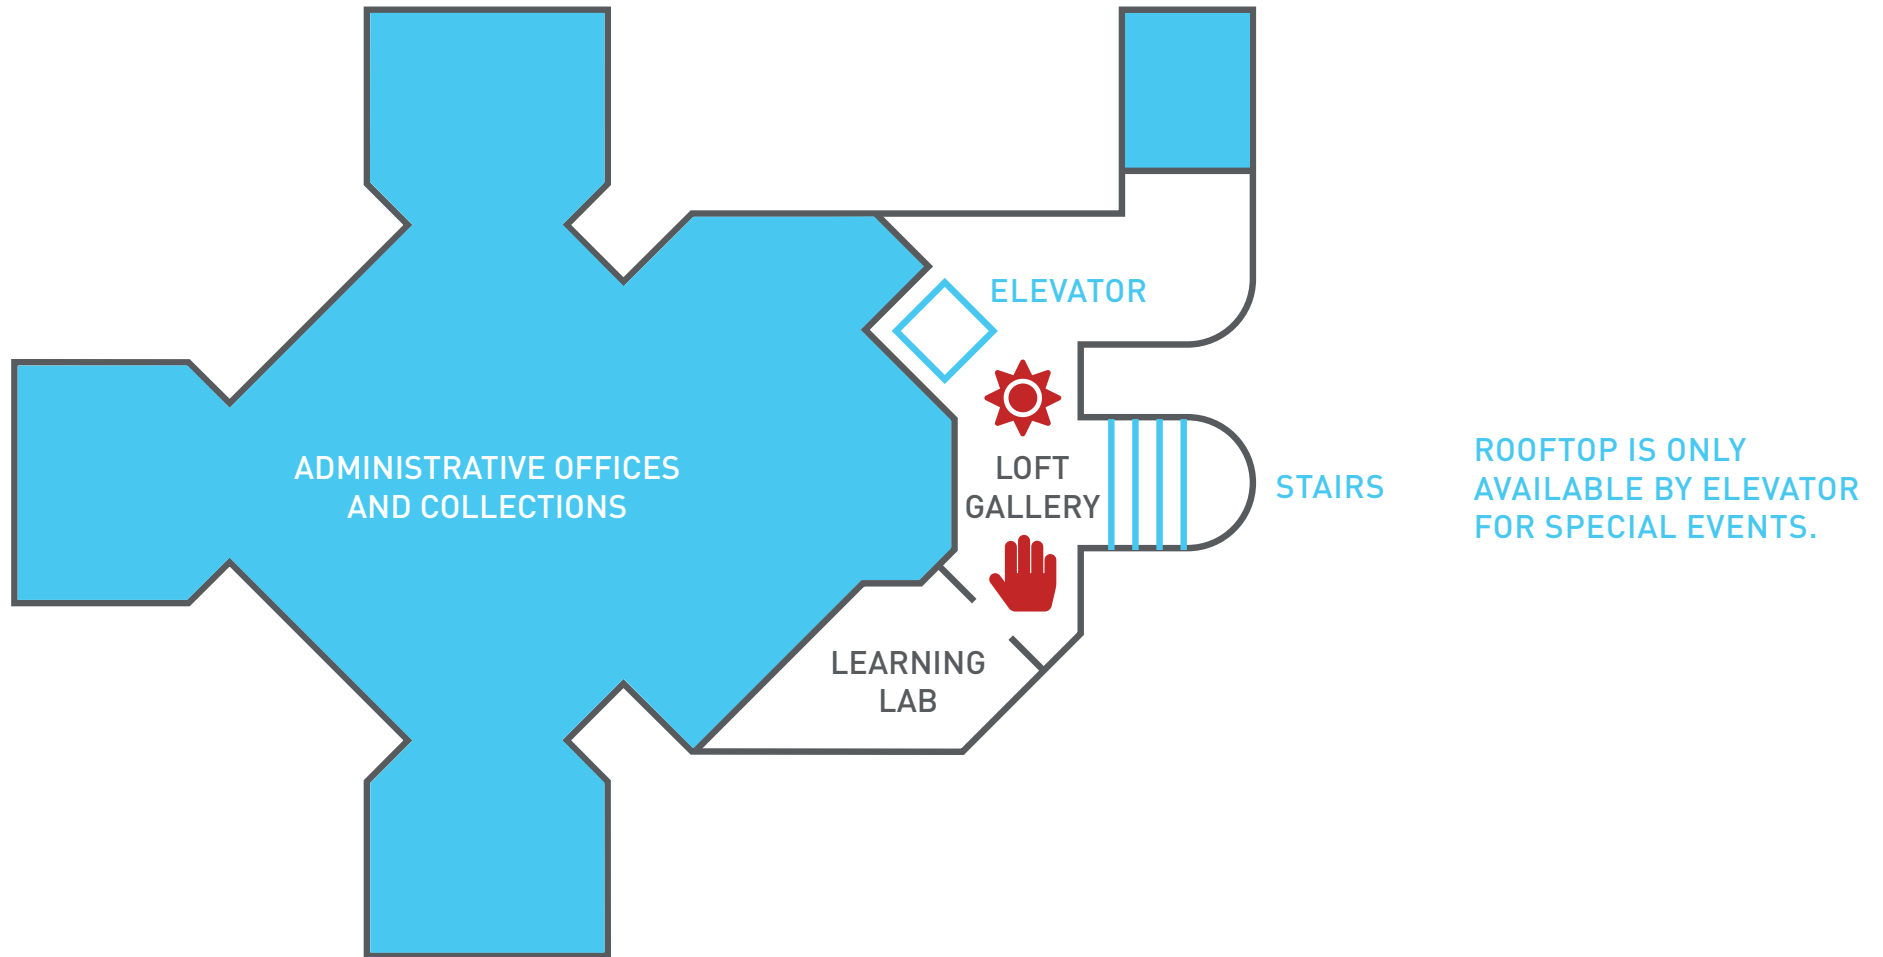

# MOSH FLOOR 01

Is Loud

Natural Light

Surprise Area — changes in light or sound

Is Quiet

Low Light

Hands-on Interactive

CURRENTLY ON DISPLAY IN THE 1<sup>ST</sup> FLOOR GALLERY — [MISSION: JAX GENIUS](#)

# MOSH FLOOR 02

 Is Loud

 Natural Light

 Surprise Area — changes in light or sound

 Is Quiet

 Low Light

 Hands-on Interactive

CURRENTLY ON DISPLAY IN THE 2<sup>ND</sup> FLOOR GALLERY — [SAVING A STORY](#)

CURRENTLY ON DISPLAY IN THE TRAVELING EXHIBIT GALLERY — [BACKYARD ADVENTURES](#)

# MOSH FLOOR 03

 Is Loud

 Natural Light

 Surprise Area — changes in light or sound

 Is Quiet

 Low Light

 Hands-on Interactive

CURRENTLY ON DISPLAY IN THE LOFT GALLERY — [NEIGHBORHOODS](#)