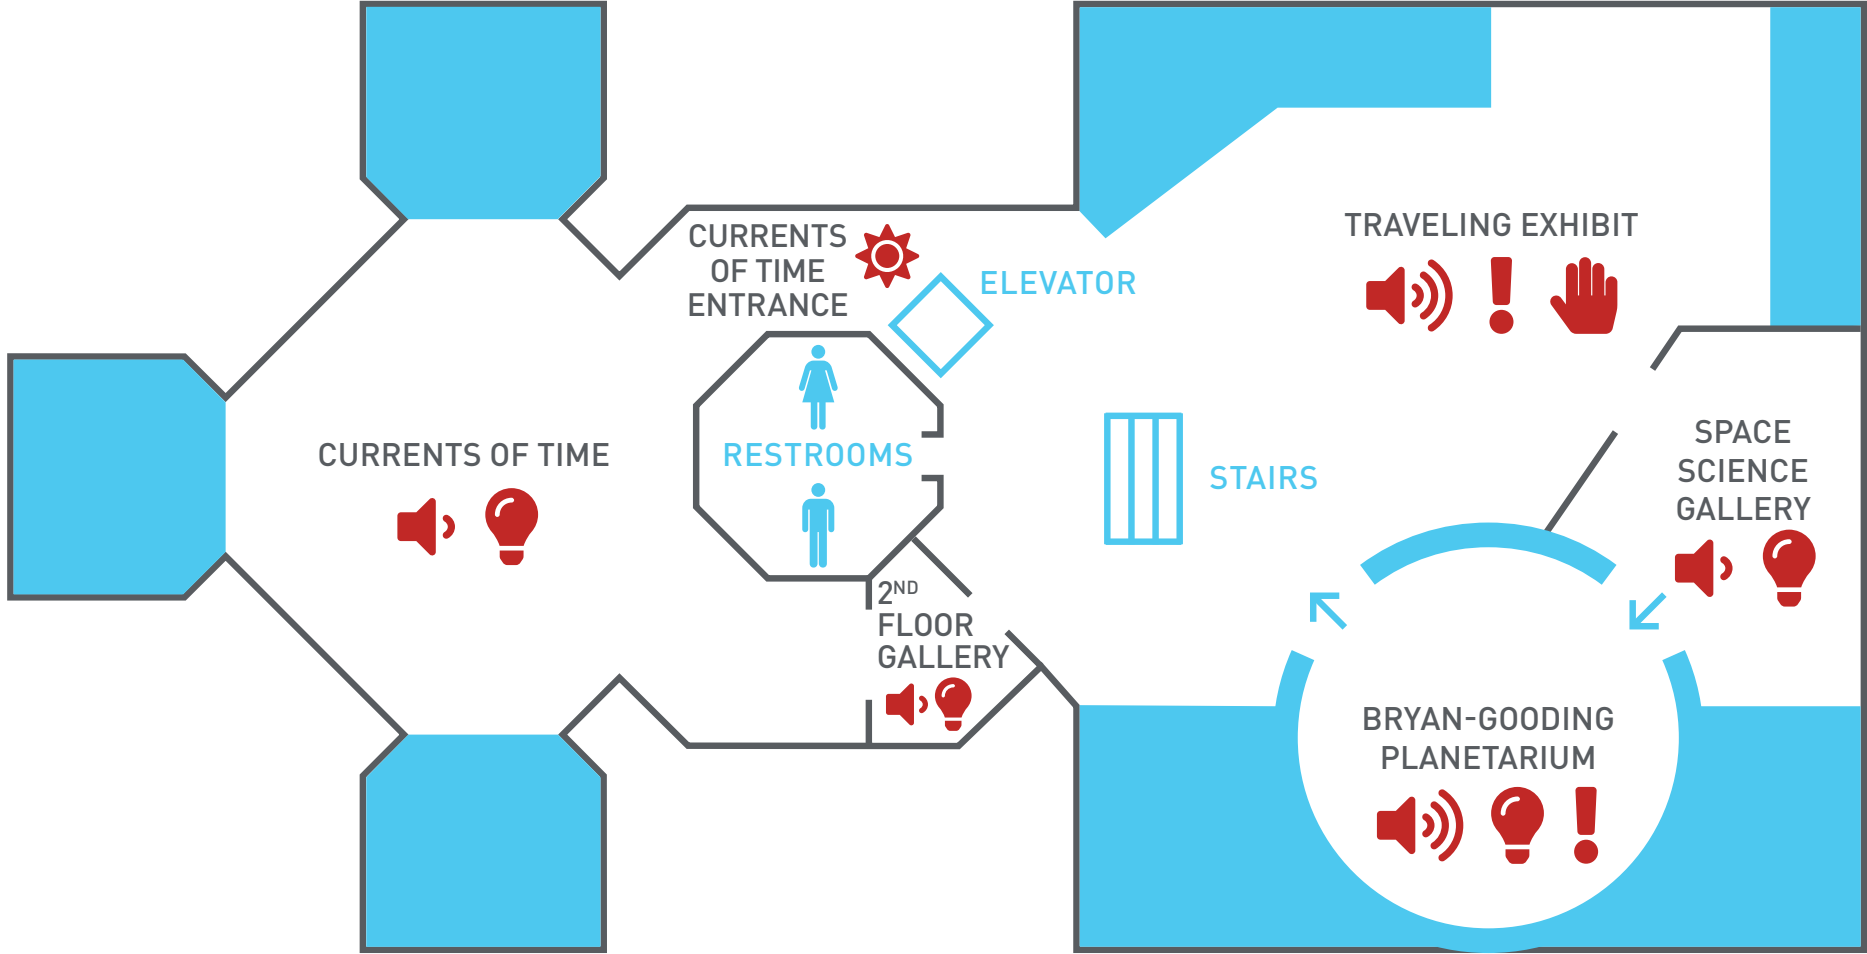

MOSH FLOOR 01

Is Loud

Natural Light

Surprise Area — changes in light or sound

Is Quiet

Low Light

Hands-on Interactive

CURRENTLY ON DISPLAY IN THE 1ST FLOOR GALLERY — [CREATION STATION](#)

MOSH FLOOR 02

 Is Loud

 Natural Light

 Surprise Area — changes in light or sound

 Is Quiet

 Low Light

 Hands-on Interactive

CURRENTLY ON DISPLAY IN THE 2ND FLOOR GALLERY — [FLORIDA'S DEADLIEST INSECTS](#)
 CURRENTLY ON DISPLAY IN THE TRAVELING EXHIBIT GALLERY — [EXPEDITION: DINOSAUR](#)

MOSH FLOOR 03

ROOFTOP IS ONLY AVAILABLE BY ELEVATOR FOR SPECIAL EVENTS.

Is Loud

Natural Light

Surprise Area — changes in light or sound

Is Quiet

Low Light

Hands-on Interactive

CURRENTLY ON DISPLAY IN THE LOFT GALLERY — [EXPEDITION: DINOSAUR](#)