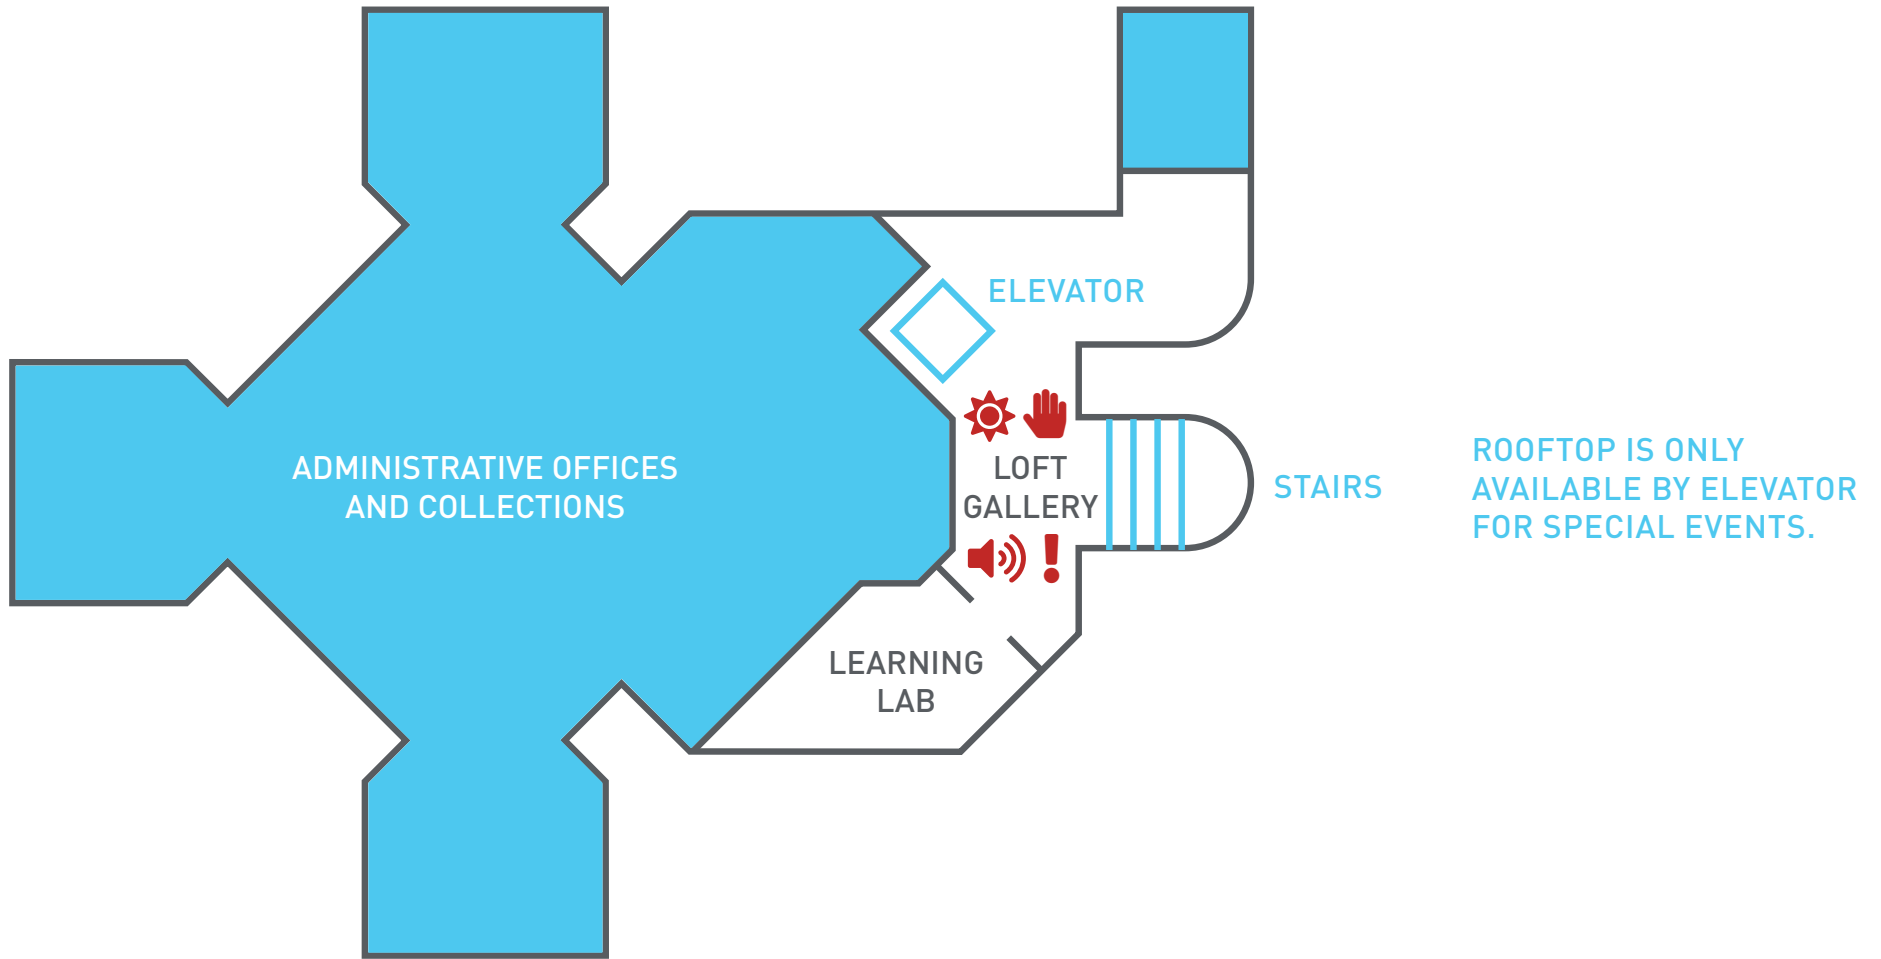

MOSH FLOOR 01

Is Loud

Natural Light

Surprise Area — changes in light or sound

Is Quiet

Low Light

Hands-on Interactive

CURRENTLY ON DISPLAY IN THE 1ST FLOOR GALLERY — [CREATION STATION](#)

MOSH FLOOR 02

 Is Loud

 Natural Light

 Surprise Area — changes in light or sound

 Is Quiet

 Low Light

 Hands-on Interactive

CURRENTLY ON DISPLAY IN THE 2ND FLOOR GALLERY — [FLORIDA'S DEADLIEST INSECTS](#)
 CURRENTLY ON DISPLAY IN THE TRAVELING EXHIBIT GALLERY — [EXPEDITION: DINOSAUR](#)

MOSH FLOOR 03

ROOFTOP IS ONLY AVAILABLE BY ELEVATOR FOR SPECIAL EVENTS.

Is Loud

Natural Light

Surprise Area — changes in light or sound

Is Quiet

Low Light

Hands-on Interactive

CURRENTLY ON DISPLAY IN THE LOFT GALLERY — [EXPEDITION: DINOSAUR](#)