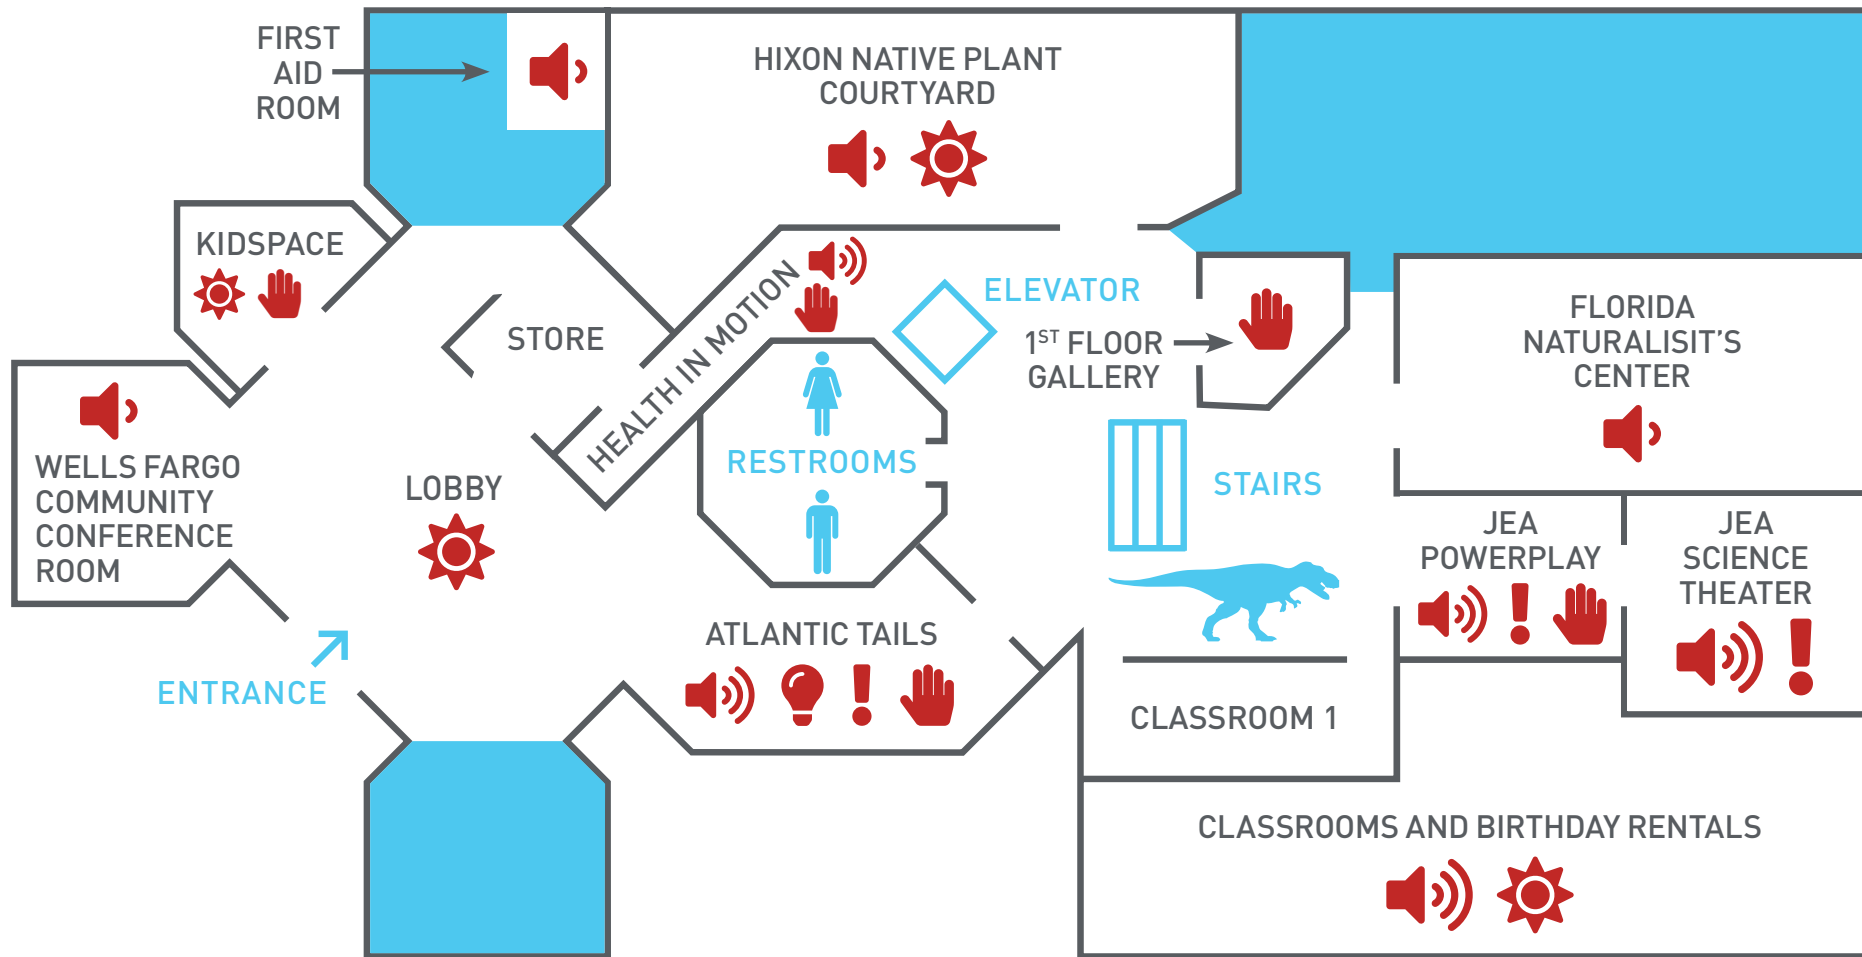

MOSH FLOOR 01

Is Loud

Natural Light

Surprise Area — changes in light or sound

Is Quiet

Low Light

Hands-on Interactive

CURRENTLY ON DISPLAY IN THE 1ST FLOOR GALLERY — [CREATION STATION](#)

MOSH FLOOR 02

 Is Loud

 Natural Light

 Surprise Area — changes in light or sound

 Is Quiet

 Low Light

 Hands-on Interactive

CURRENTLY ON DISPLAY IN THE 2ND FLOOR GALLERY — [FLORIDA'S DEADLIEST INSECTS](#)
 CURRENTLY ON DISPLAY IN THE TRAVELING EXHIBIT GALLERY — [EXPEDITION: DINOSAUR](#)

MOSH FLOOR 03

ROOFTOP IS ONLY AVAILABLE BY ELEVATOR FOR SPECIAL EVENTS.

Is Loud

Natural Light

Surprise Area — changes in light or sound

Is Quiet

Low Light

Hands-on Interactive

CURRENTLY ON DISPLAY IN THE LOFT GALLERY — [EXPEDITION: DINOSAUR](#)