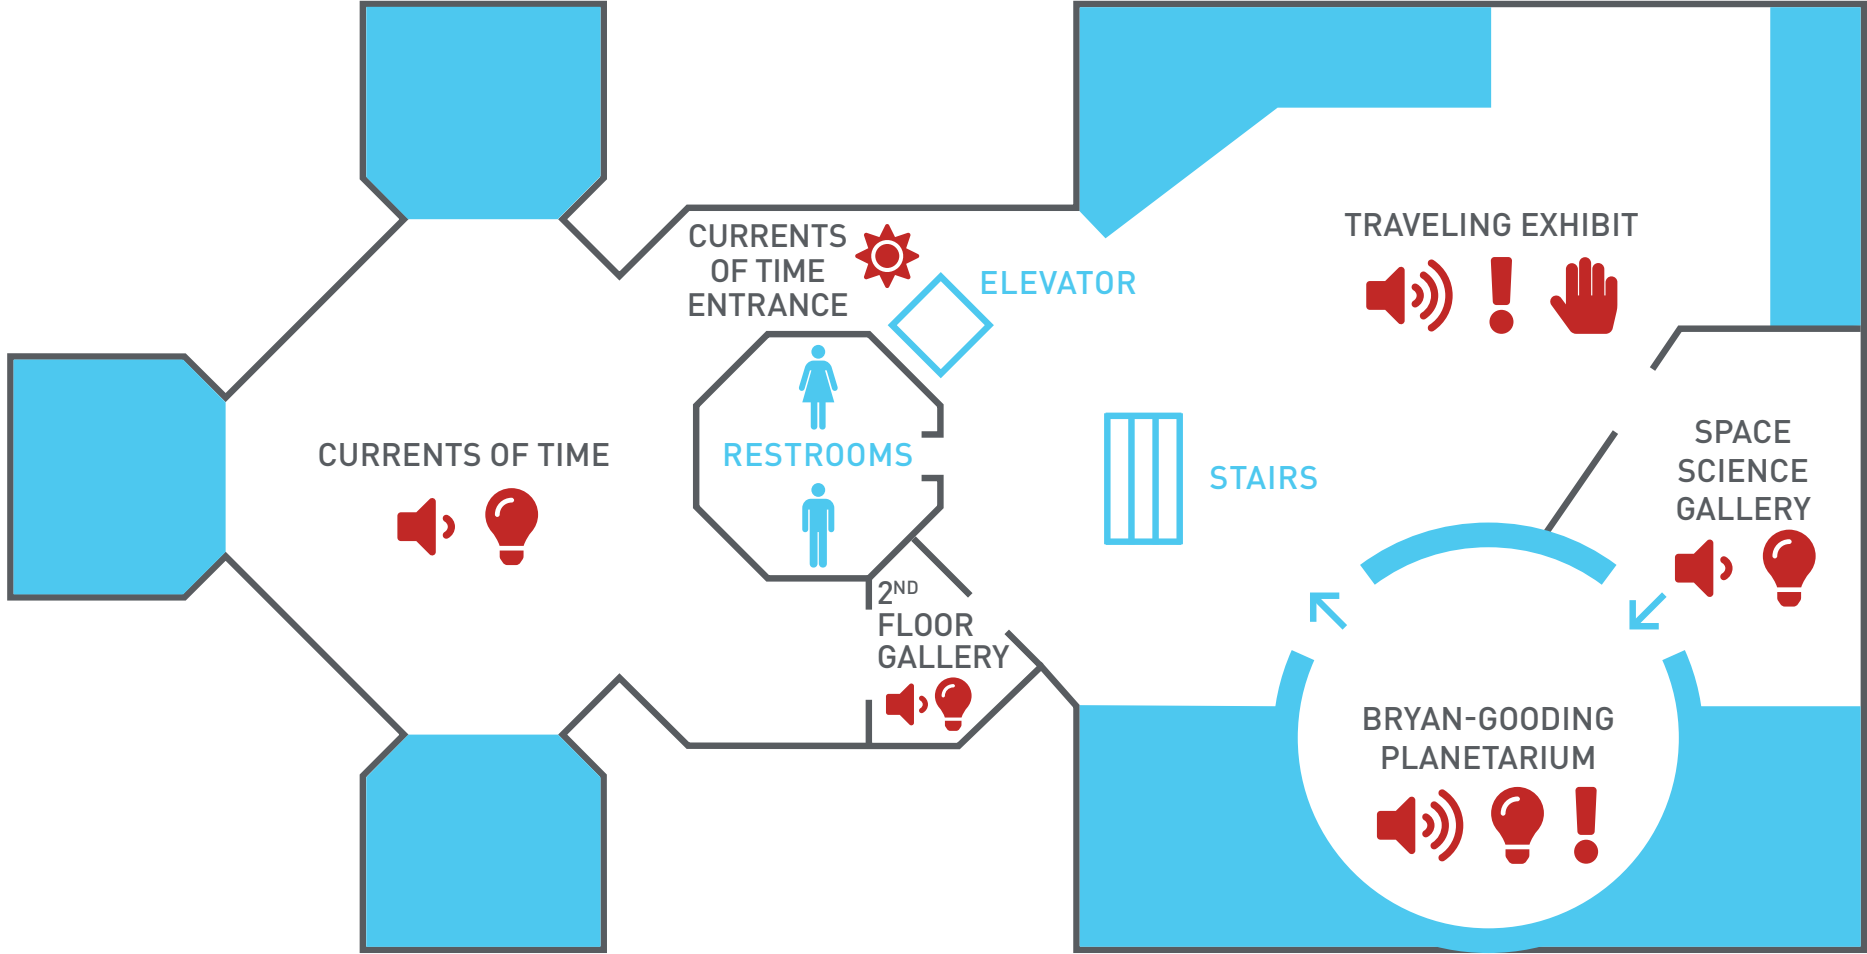

MOSH FLOOR 01

Is Loud

Natural Light

Surprise Area — changes in light or sound

Is Quiet

Low Light

Hands-on Interactive

CURRENTLY ON DISPLAY IN THE 1ST FLOOR GALLERY — [LEGACY OF LYNCHING](#)

CURRENTLY ON DISPLAY IN CLASSROOM 1 — [CREATION STATION \(RE-OPENING AUGUST 30, 2019\)](#)

MOSH FLOOR 02

Is Loud

Natural Light

Surprise Area — changes in light or sound

Is Quiet

Low Light

Hands-on Interactive

MOSH FLOOR 03

ROOFTOP IS ONLY AVAILABLE BY ELEVATOR FOR SPECIAL EVENTS.

 Is Loud

 Natural Light

 Surprise Area — changes in light or sound

 Is Quiet

 Low Light

 Hands-on Interactive

CURRENTLY ON DISPLAY IN THE LOFT GALLERY — [EXPEDITION: DINOSAUR](#)