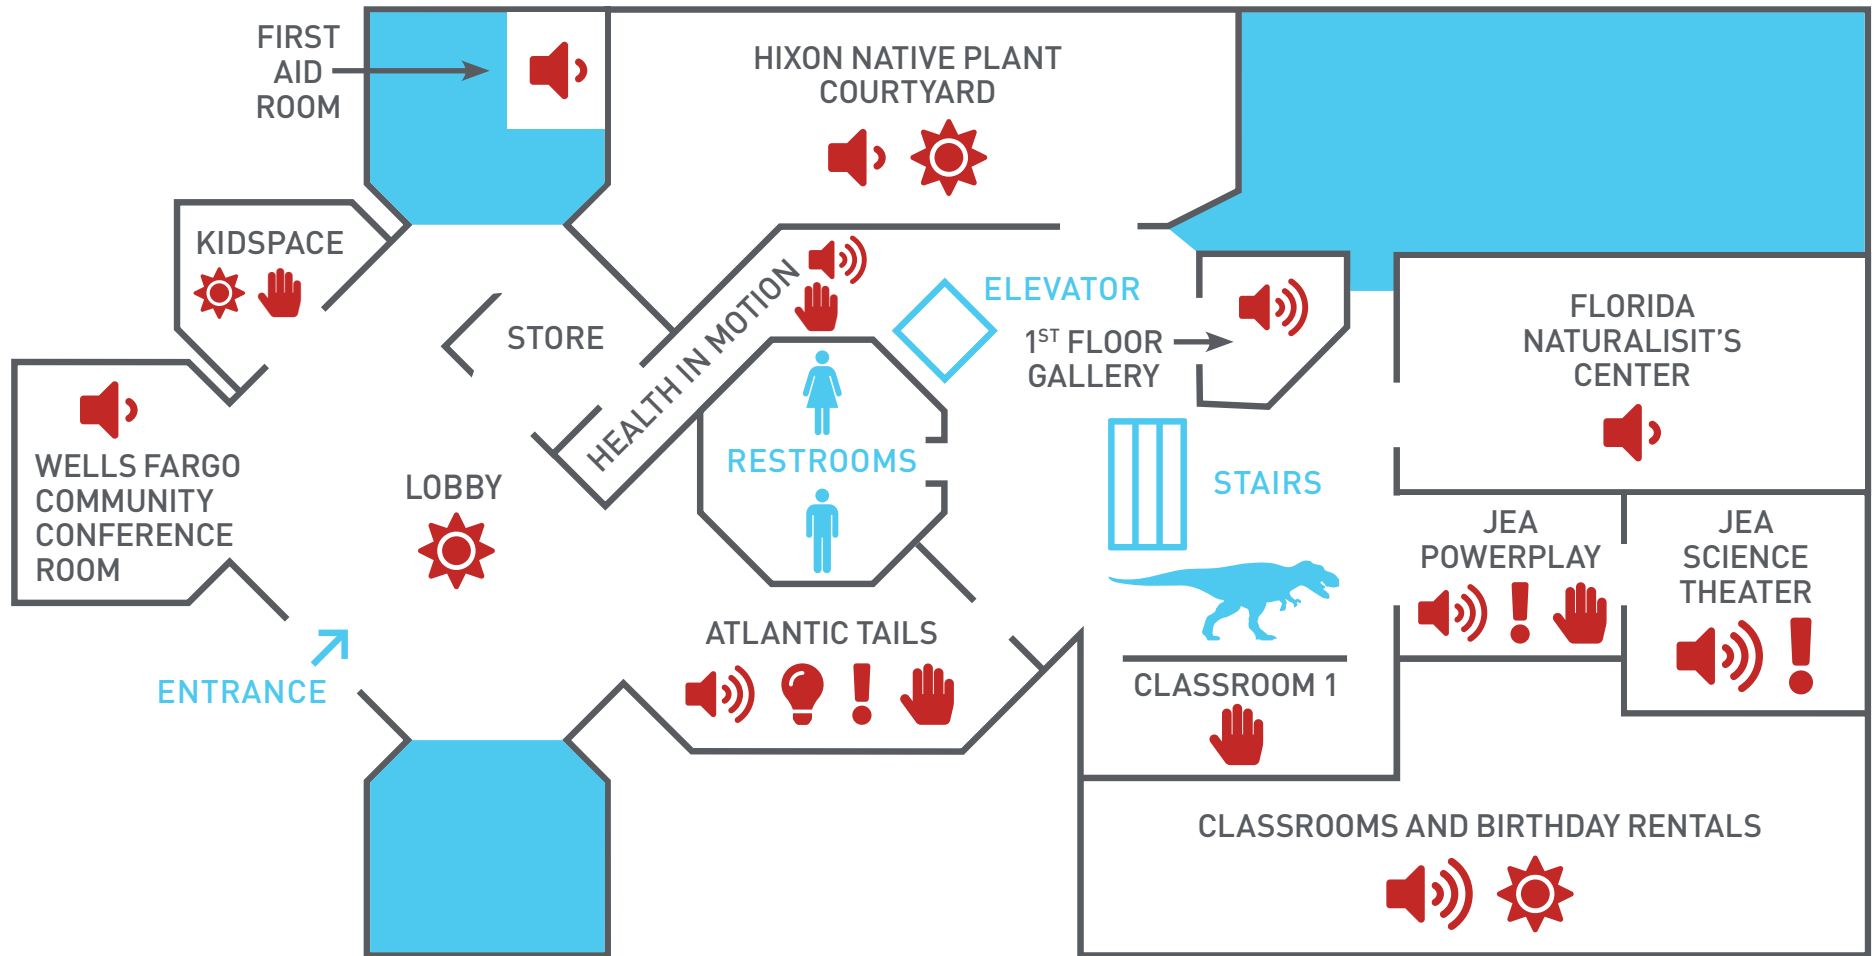

MOSH FLOOR 01

Is Loud

Natural Light

Surprise Area — changes in light or sound

Is Quiet

Low Light

Hands-on Interactive

CURRENTLY ON DISPLAY IN THE 1ST FLOOR GALLERY — [LEGACY OF LYNCHING](#)

CURRENTLY ON DISPLAY IN CLASSROOM 1 — [CREATION STATION \(RE-OPENING AUGUST 30, 2019\)](#)

MOSH FLOOR 02

Is Loud

Natural Light

Surprise Area — changes in light or sound

Is Quiet

Low Light

Hands-on Interactive

MOSH FLOOR 03

ROOFTOP IS ONLY AVAILABLE BY ELEVATOR FOR SPECIAL EVENTS.

 Is Loud

 Natural Light

 Surprise Area — changes in light or sound

 Is Quiet

 Low Light

 Hands-on Interactive

CURRENTLY ON DISPLAY IN THE LOFT GALLERY — [EXPEDITION: DINOSAUR](#)