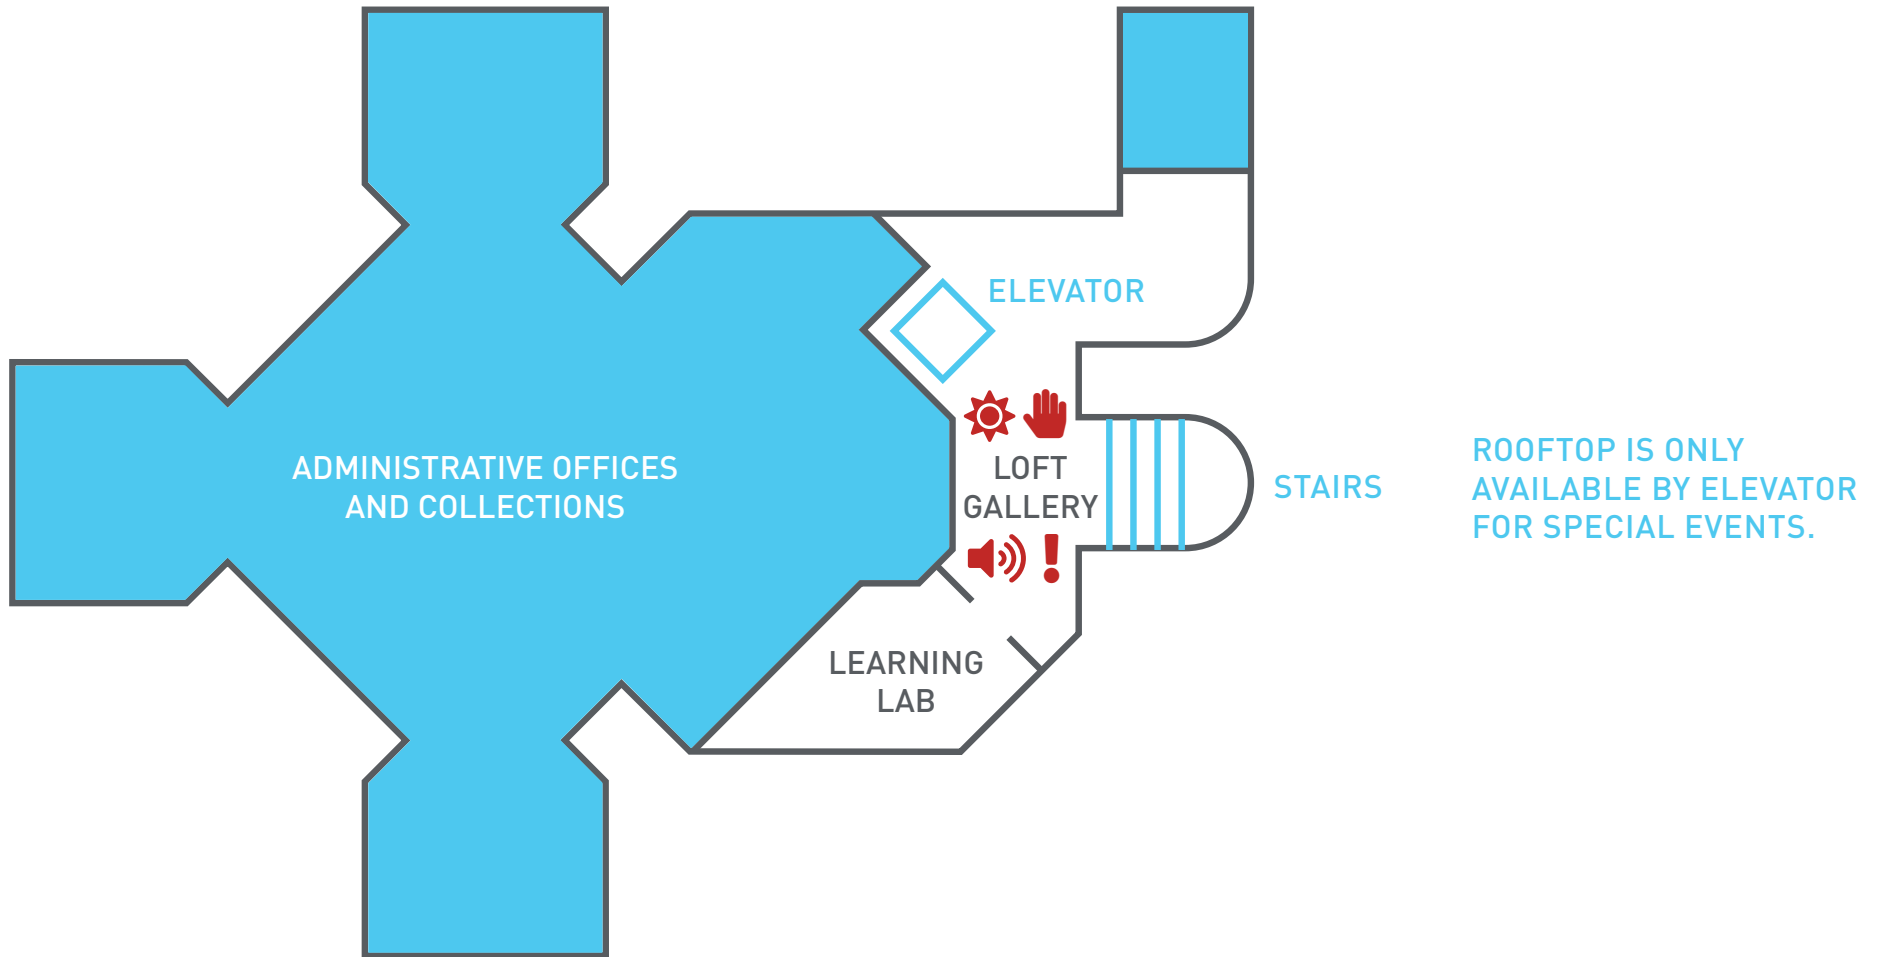

CURRENTLY ON DISPLAY IN CLASSROOM 1 — [CREATION STATION \(RE-OPENING AUGUST 30, 2019\)](#)

MOSH FLOOR 02

Is Loud

Natural Light

Surprise Area — changes in light or sound

Is Quiet

Low Light

Hands-on Interactive

CURRENTLY ON DISPLAY IN THE 2ND FLOOR GALLERY — [CITY OF HOPE: RESURRECTION CITY AND THE 1968 POOR PEOPLE'S CAMPAIGN](#)

CURRENTLY ON DISPLAY IN THE TRAVELING EXHIBIT GALLERY — [EXPEDITION: DINOSAUR](#)

MOSH FLOOR 03

ROOFTOP IS ONLY AVAILABLE BY ELEVATOR FOR SPECIAL EVENTS.

 Is Loud

 Natural Light

 Surprise Area — changes in light or sound

 Is Quiet

 Low Light

 Hands-on Interactive

CURRENTLY ON DISPLAY IN THE LOFT GALLERY — [EXPEDITION: DINOSAUR](#)