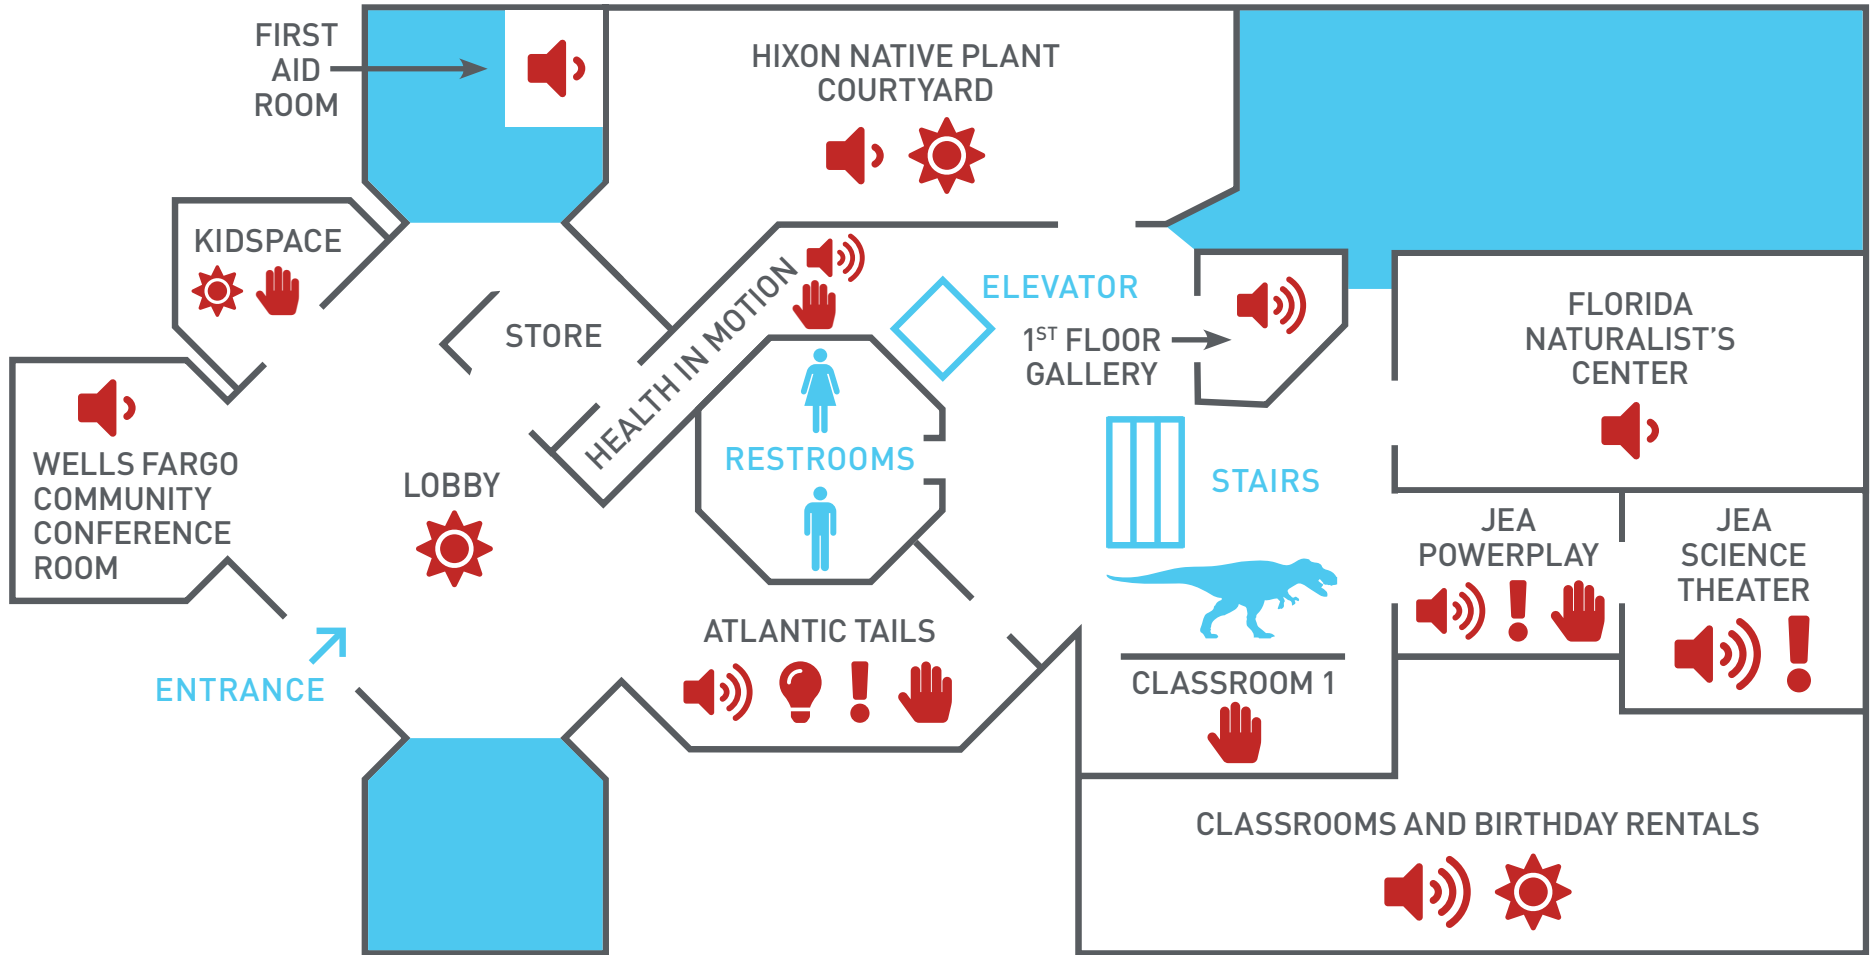

MOSH FLOOR 01

Is Loud

Natural Light

Surprise Area — changes in light or sound

Is Quiet

Low Light

Hands-on Interactive

CURRENTLY ON DISPLAY IN THE 1ST FLOOR GALLERY — [LEGACY OF LYNCHING](#)
 CURRENTLY ON DISPLAY IN CLASSROOM 1 — [CREATION STATION \(RE-OPENING SOON\)](#)

MOSH FLOOR 02

Is Loud

Natural Light

Surprise Area — changes in light or sound

Is Quiet

Low Light

Hands-on Interactive

CURRENTLY ON DISPLAY IN THE 2ND FLOOR GALLERY — [CITY OF HOPE: RESURRECTION CITY AND THE 1968 POOR PEOPLE'S CAMPAIGN](#)
 CURRENTLY ON DISPLAY IN THE TRAVELING EXHIBIT GALLERY — [ASTRONAUT](#)

MOSH FLOOR 03

 Is Loud

 Natural Light

 Surprise Area — changes in light or sound

 Is Quiet

 Low Light

 Hands-on Interactive

CURRENTLY ON DISPLAY IN THE LOFT GALLERY — [BRAIN TEASERS](#)