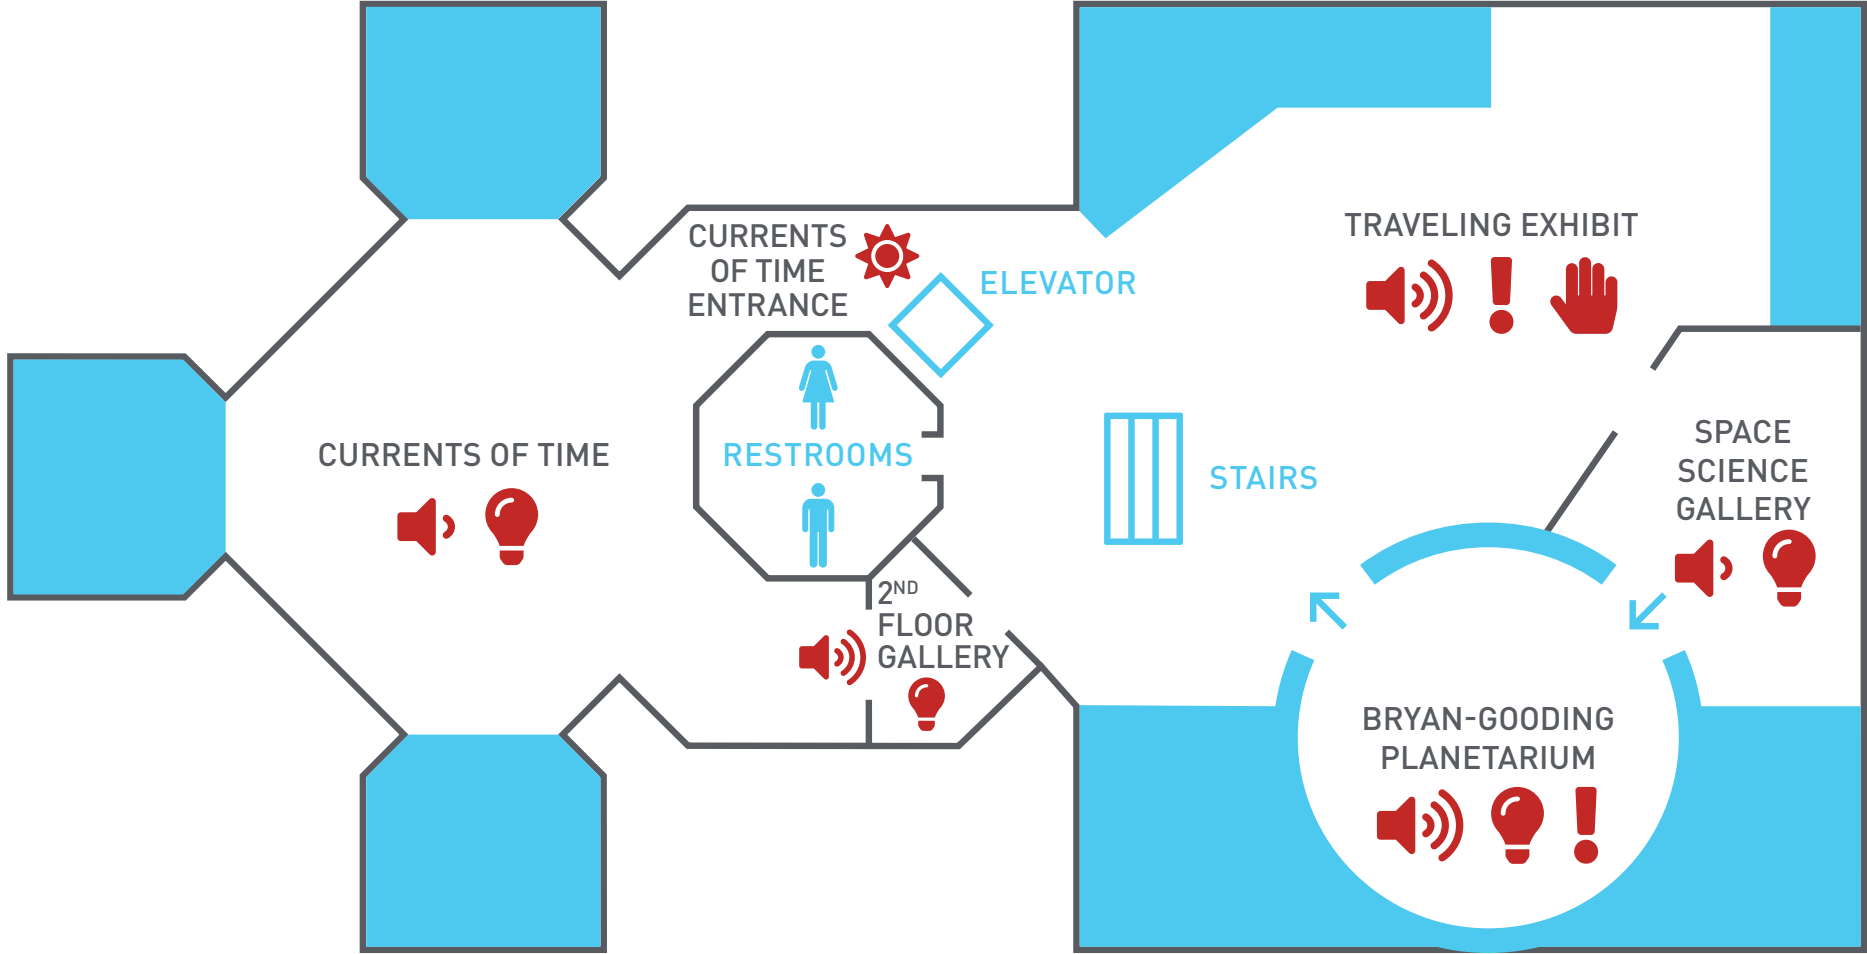

MOSH FLOOR 01

Is Loud

Natural Light

Surprise Area — changes in light or sound

Is Quiet

Low Light

Hands-on Interactive

CURRENTLY ON DISPLAY IN THE 1ST FLOOR GALLERY — [LEGACY OF LYNCHING](#)
 CURRENTLY ON DISPLAY IN CLASSROOM 1 — [CREATION STATION \(RE-OPENING SOON\)](#)

MOSH FLOOR 02

Is Loud

Natural Light

Surprise Area — changes in light or sound

Is Quiet

Low Light

Hands-on Interactive

CURRENTLY ON DISPLAY IN THE 2ND FLOOR GALLERY — [CITY OF HOPE: RESURRECTION CITY AND THE 1968 POOR PEOPLE'S CAMPAIGN](#)
 CURRENTLY ON DISPLAY IN THE TRAVELING EXHIBIT GALLERY — [ASTRONAUT](#)

MOSH FLOOR 03

 Is Loud

 Natural Light

 Surprise Area — changes in light or sound

 Is Quiet

 Low Light

 Hands-on Interactive

CURRENTLY ON DISPLAY IN THE LOFT GALLERY — [BRAIN TEASERS](#)