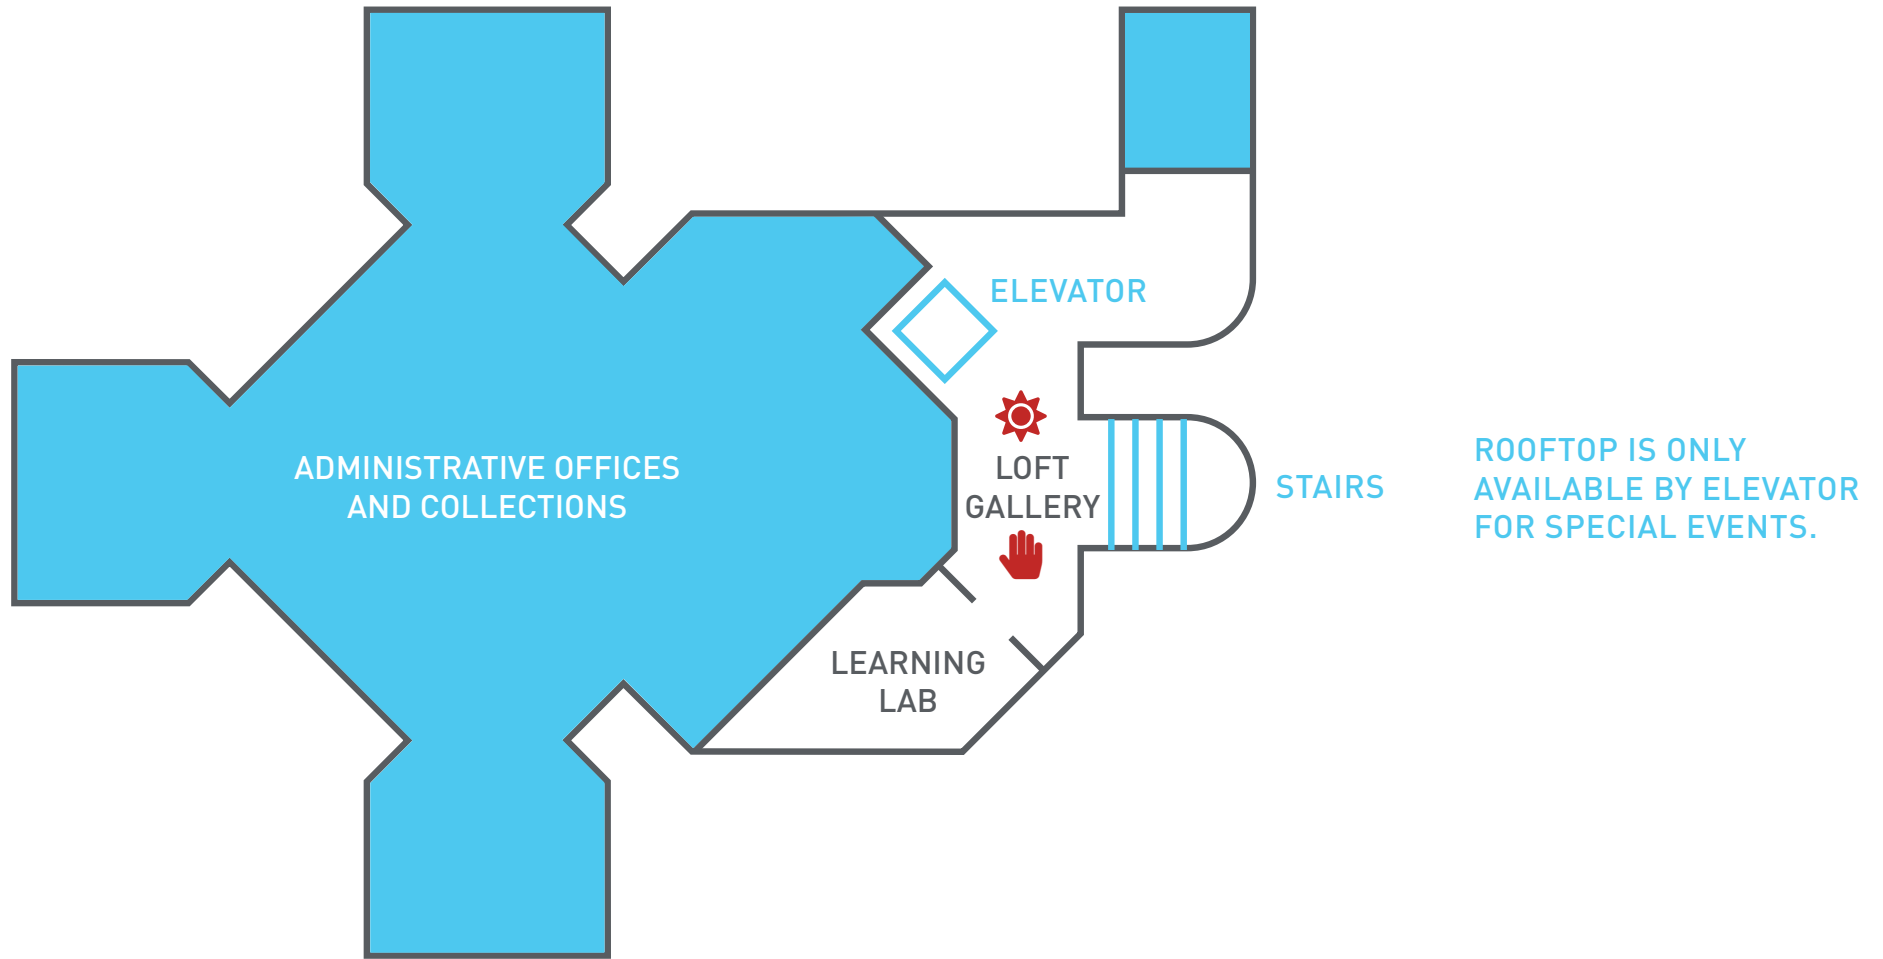

MOSH FLOOR 02

Is Loud

Natural Light

Surprise Area — changes in light or sound

Is Quiet

Low Light

Hands-on Interactive

CURRENTLY ON DISPLAY IN THE 2ND FLOOR GALLERY — [CITY OF HOPE: RESURRECTION CITY AND THE 1968 POOR PEOPLE'S CAMPAIGN](#)
 CURRENTLY ON DISPLAY IN THE TRAVELING EXHIBIT GALLERY — [ASTRONAUT](#)

MOSH FLOOR 03

 Is Loud

 Natural Light

 Surprise Area — changes in light or sound

 Is Quiet

 Low Light

 Hands-on Interactive

CURRENTLY ON DISPLAY IN THE LOFT GALLERY — [BRAIN TEASERS](#)